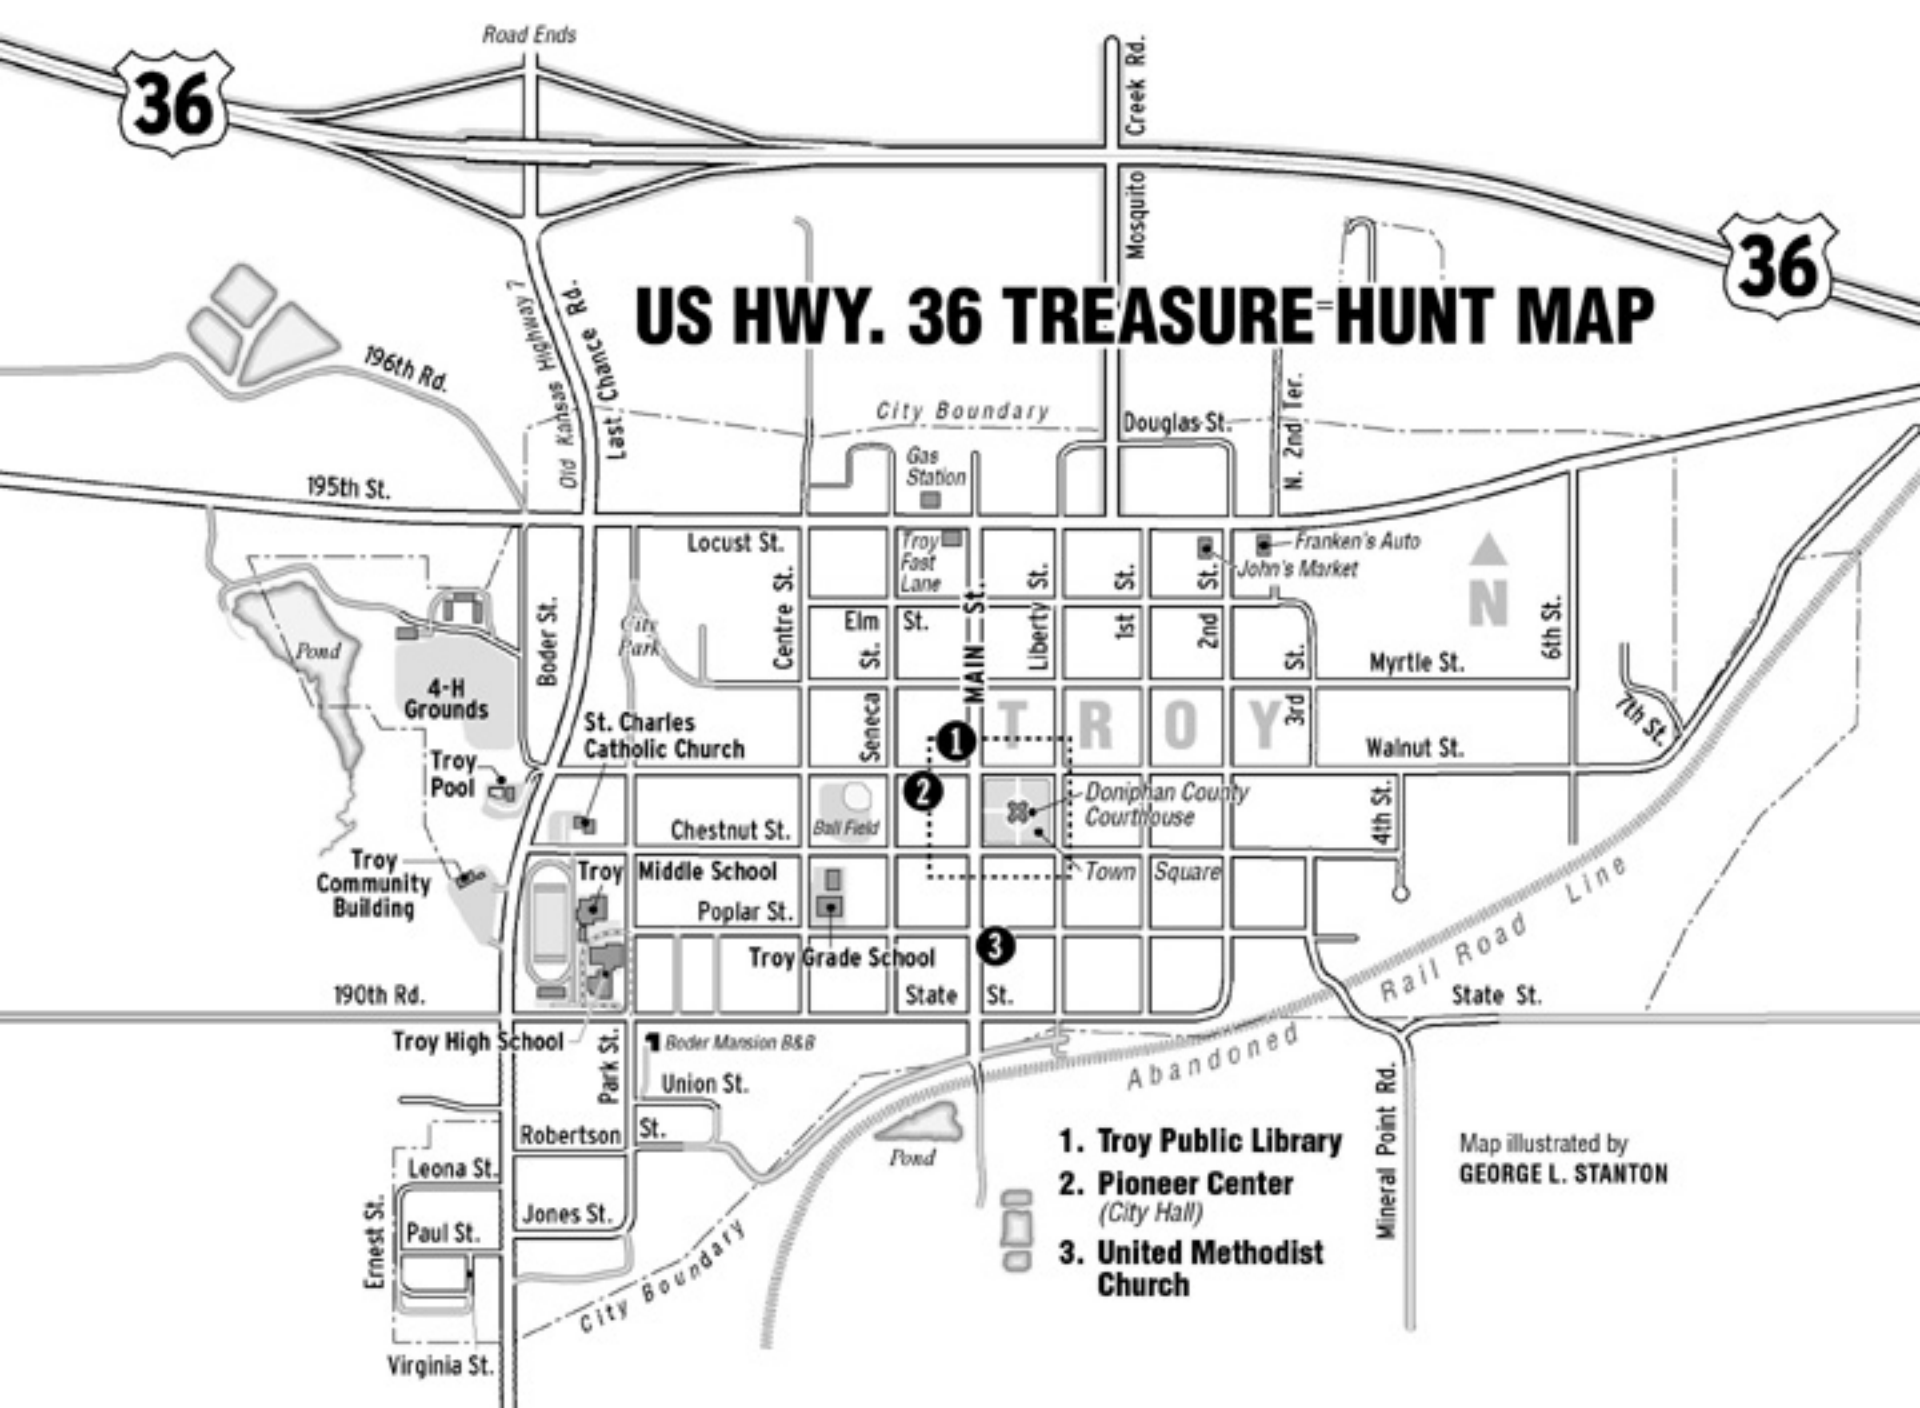

36

Road Ends

Creek Rd.

36

# US HWY. 36 TREASURE HUNT MAP

195th St.

196th Rd.

190th Rd.

Ernest St.  
Paul St.  
Virginia St.

Troy High School  
Troy Middle School  
Troy Grade School

Locust St.  
Centre St.  
Elm St.  
Seneca St.  
Chestnut St.  
Poplar St.  
Union St.  
Robertson St.  
Leona St.  
Paul St.  
Jones St.  
Virginia St.

1. Troy Public Library
2. Pioneer Center (City Hall)
3. United Methodist Church

Map illustrated by  
GEORGE L. STANTON

City Boundary

Mosquito

Douglas St.

N. 2nd Ter.

Rail Road Line

Mineral Point Rd.

Abandoned

City Boundary