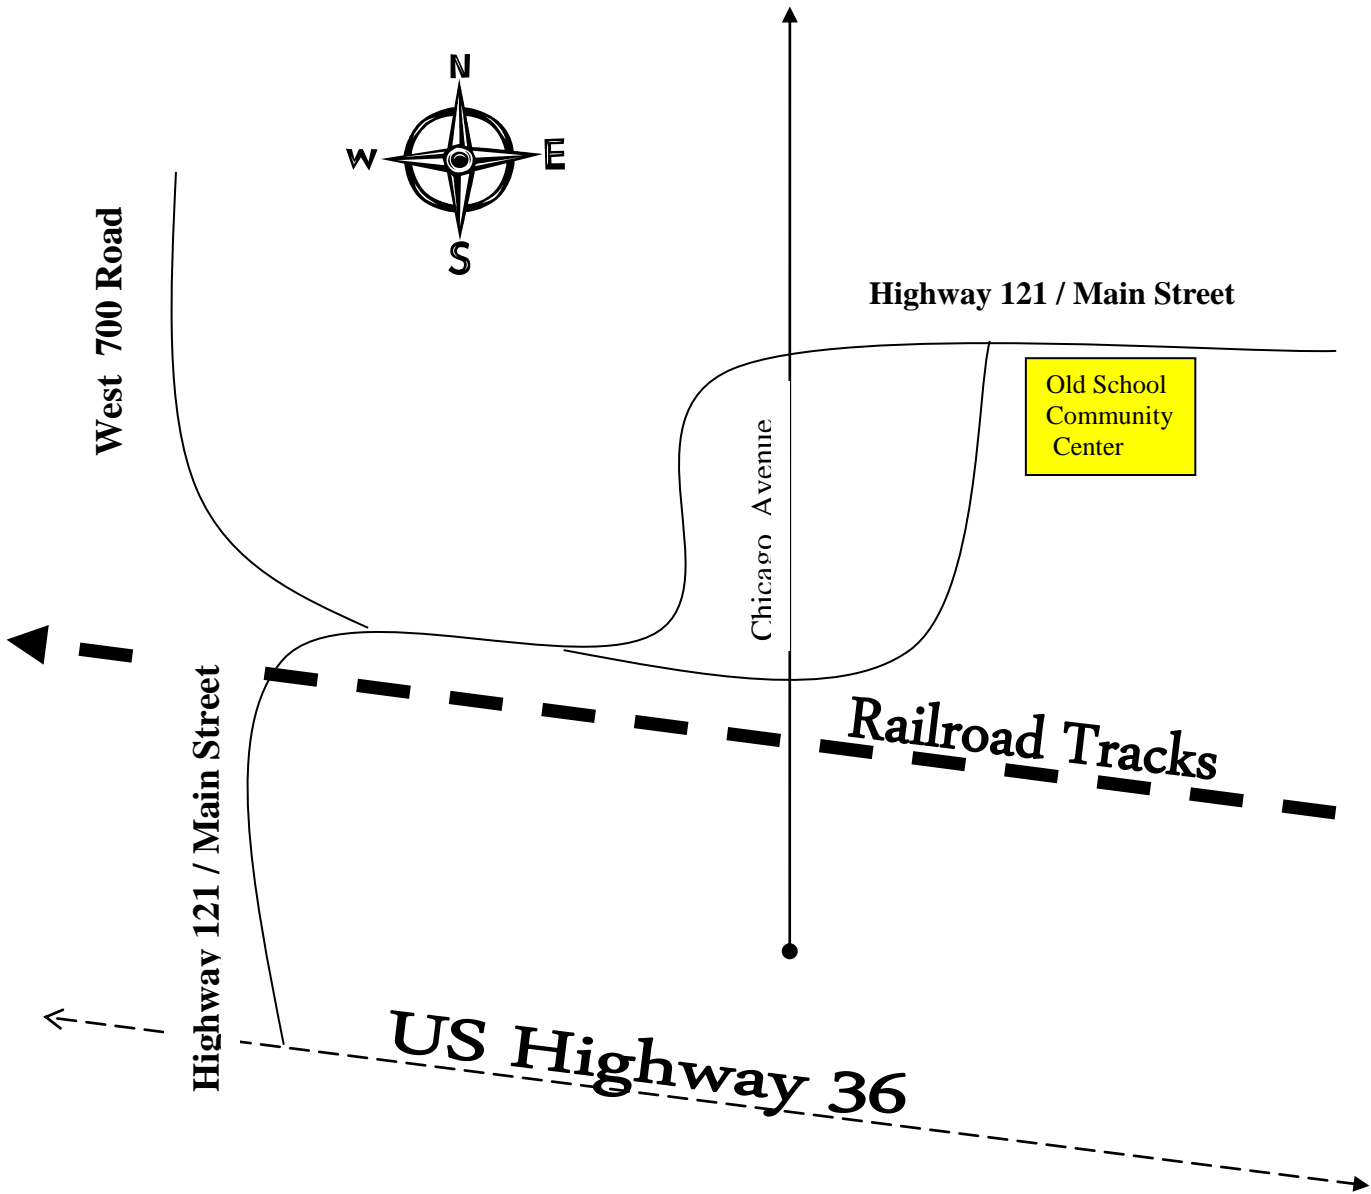

# Stuttgart, Kansas 67661

Turn North on West 700 Road – aka: Hwy 121 / Main Street  
Multi-Family Sale at the Old School Community Building

Friday 7pm – 9pm ● Saturday 8am – 7pm ● Sunday 8am to 2pm  
Saturday lunch starts at 11am to ????

Prairie View – 6 miles West ● Phillipsburg 8 miles East