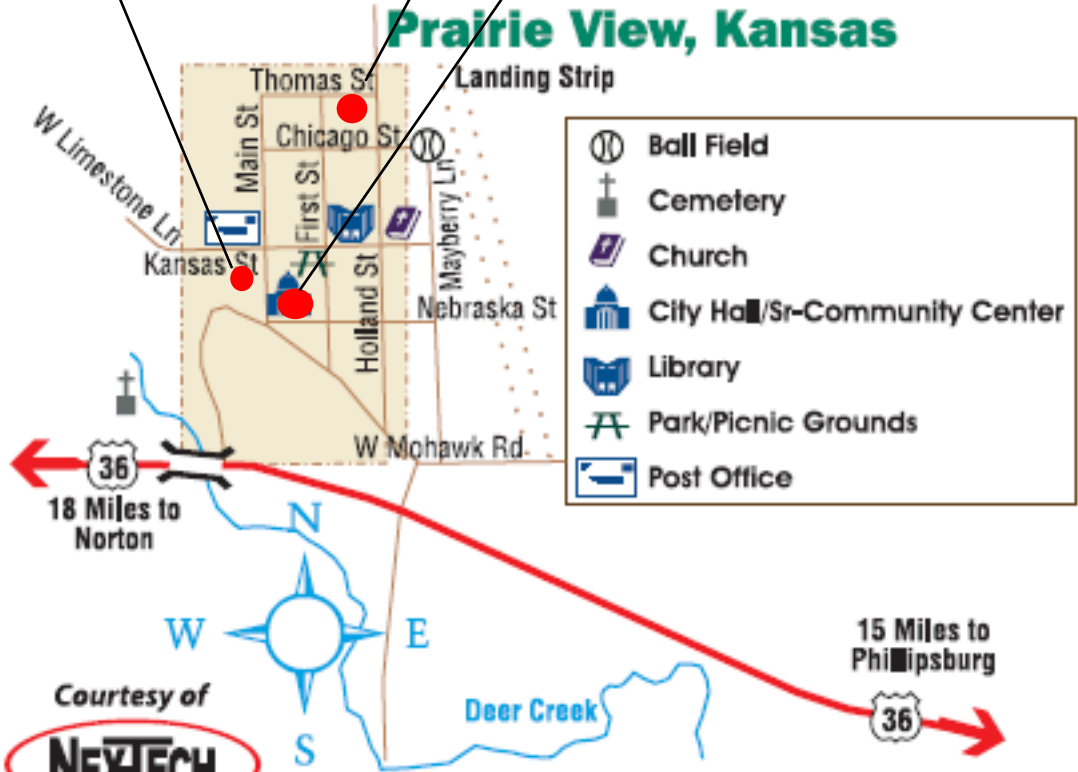

Prairie View, Kansas

1219 W 1500 Rd
15 mi W of Phillipsburg - 1/8 mi. South
(2 miles West of PV)
Fri 7-8, Sat 7-6.

503 Holland St
Sat 9-5, Sun 1-4. Antiques, plus

Prairie View Country Store,
305 Main
Fri 9-5, Sat 9-5, Sun 9-5.
Antiques, drinks, wraps
Food, gas, restrooms

Citywide Garage Sales @ Community Bldg.
Fri 7-?, Sat 7:30-3.

Courtesy of

A Rural Telephone Company
DIRECTORY SERVICES