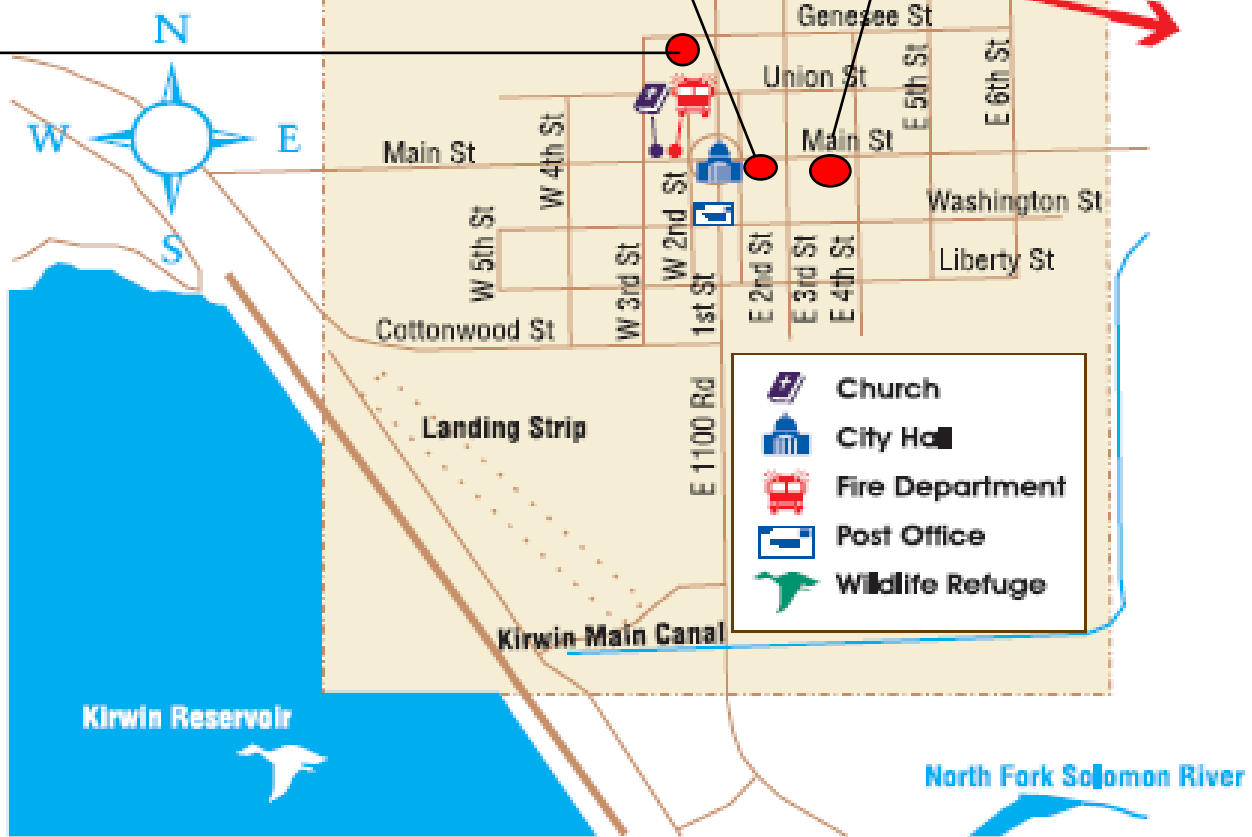

# Kansas – 4<sup>th</sup> Annual - US 36 Treasure Hunt - 2009

**+** 'Trinkets, Treasure & Tea'  
 Kirwin Community Bldg (Quonset)  
 Sat 8-5, Sun 1-5.  
 Multiple vendors

**•** The Ole' Lumberyard  
 SE Corner of Square  
 Fri 8-5, Sat 8-5, Sun Noon-4  
 Antiques, Collectibles, Furniture

**•** 336 E Main  
 Fri 8-?, Sat 8-?, Sun 8-?  
 Antiques plus

## Kirwin, Kansas

Courtesy of  
  
 A Rural Telephone Company  
**DIRECTORY SERVICES**